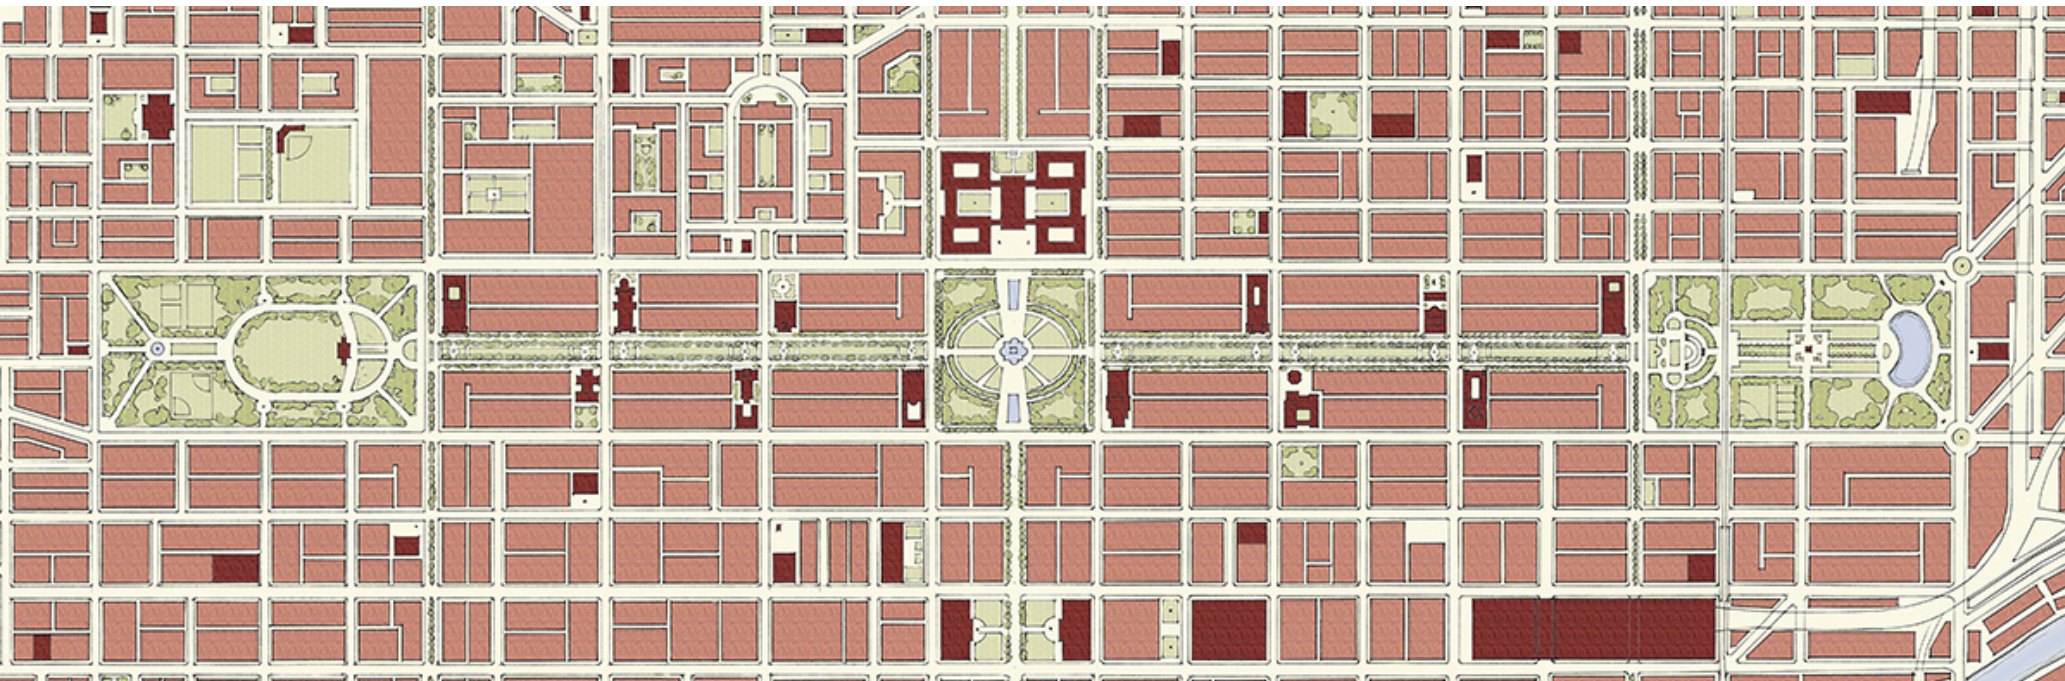

Sacred Buildings (sampled) to front Chicago 2109's North - South Sacred Axis

East Elevation of Proposed Church (L), Chicago City Hall (C), and Synagogue (R)
fronting Columbian Exposition Boulevard (North - South Sacred Axis)